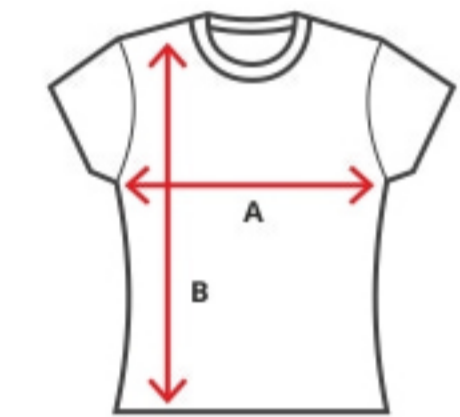

I Love Costa

SCHEMA TAGLIE/MISURE IN CM

| TAGLIE | S | M | L | XL | XXL |
|--------|-------|-------|-------|-------|-------|
| A (cm) | 46.00 | 51.00 | 56.00 | 61.00 | 66.00 |
| B (cm) | 66.50 | 69.00 | 71.50 | 74.00 | 76.50 |

Tolleranza +/- 2,5cm

T-shirt uomo

SCHEMA TAGLIE/MISURE IN CM

| TAGLIE | XS | S | M | L | XL | XXL |
|--------|-------|-------|-------|-------|-------|-------|
| A (cm) | 42.00 | 45.00 | 48.00 | 51.00 | 54.00 | 57.00 |
| B (cm) | 57.50 | 60.00 | 62.50 | 65.00 | 67.50 | 70.00 |

Tolleranza +/- 2,5cm

T-shirt donna

SCHEMA TAGLIE/MISURE IN CM

| TAGLIE | S | M | L | XL | XXL | 3XL |
|--------|-------|-------|-------|-------|-------|-------|
| A (cm) | 48.00 | 52.00 | 56.00 | 60.00 | 64.00 | 68.00 |
| B (cm) | 70.00 | 72.00 | 74.00 | 76.00 | 78.00 | 80.00 |

Tolleranza +/- 2,5cm

Polo donna