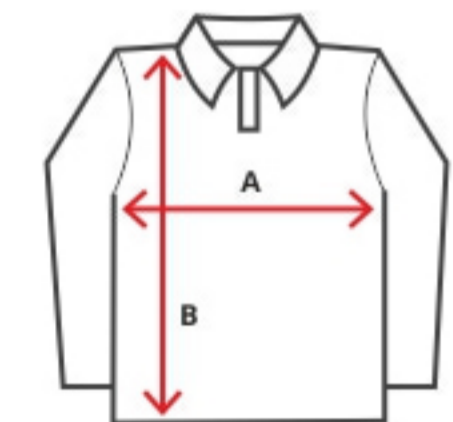

SCHEMA TAGLIE/MISURE IN CM

TAGLIE	S	M	L	XL	XXL	3XL
A (cm)	48.00	52.00	56.00	60.00	64.00	68.00
B (cm)	70.00	72.00	74.00	76.00	78.00	80.00

Tolleranza +/- 2,5cm

Polo uomo