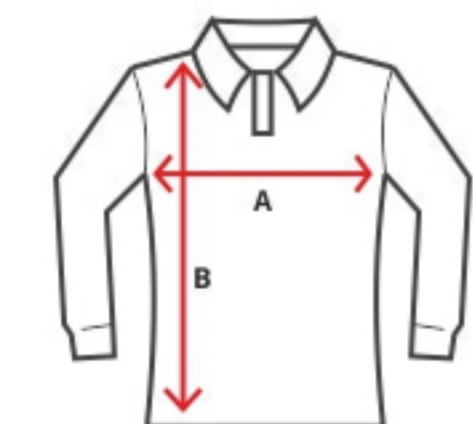

Tolleranza +/- 2,5cm

T-shirt uomo

SCHEMA TAGLIE/MISURE IN CM

| TAGLIE | XS | S | M | L | XL | XXL |
|--------|-------|-------|-------|-------|-------|-------|
| A (cm) | 42.00 | 45.00 | 48.00 | 51.00 | 54.00 | 57.00 |
| B (cm) | 57.50 | 60.00 | 62.50 | 65.00 | 67.50 | 70.00 |

Tolleranza +/- 2,5cm

T-shirt donna

SCHEMA TAGLIE/MISURE IN CM

| TAGLIE | S | M | L | XL | XXL | 3XL |
|--------|-------|-------|-------|-------|-------|-------|
| A (cm) | 48.00 | 52.00 | 56.00 | 60.00 | 64.00 | 68.00 |
| B (cm) | 70.00 | 72.00 | 74.00 | 76.00 | 78.00 | 80.00 |

Tolleranza +/- 2,5cm

Polo uomo

SCHEMA TAGLIE/MISURE IN CM

| TAGLIE | XS | S | M | L | XL |
|--------|-------|-------|-------|-------|-------|
| A (cm) | 40.00 | 42.00 | 44.00 | 46.00 | 48.00 |
| B (cm) | 59.00 | 61.00 | 63.00 | 65.00 | 67.00 |