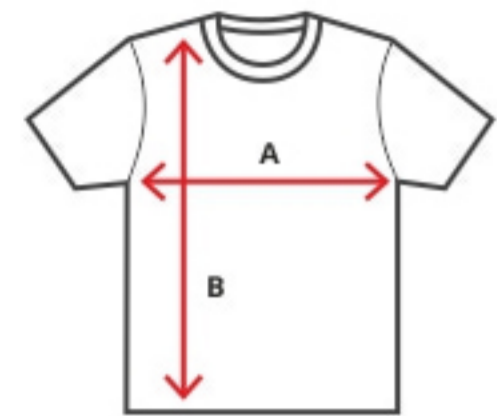

I Love Costa

SCHEMA TAGLIE/MISURE IN CM

| TAGLIE | S | M | L | XL | XXL |
|--------|-------|-------|-------|-------|-------|
| A (cm) | 46.00 | 51.00 | 56.00 | 61.00 | 66.00 |
| B (cm) | 66.50 | 69.00 | 71.50 | 74.00 | 76.50 |

Tolleranza +/- 2,5cm

T-shirt uomo

SCHEMA TAGLIE/MISURE IN CM

| TAGLIE | XS | S | M | L | XL | XXL |
|--------|-------|-------|-------|-------|-------|-------|
| A (cm) | 42.00 | 45.00 | 48.00 | 51.00 | 54.00 | 57.00 |
| B (cm) | 57.50 | 60.00 | 62.50 | 65.00 | 67.50 | 70.00 |

Tolleranza +/- 2,5cm

T-shirt donna

SCHEMA TAGLIE/MISURE IN CM

| TAGLIE | S | M | L | XL | XXL | 3XL |
|--------|-------|-------|-------|-------|-------|-------|
| A (cm) | 48.00 | 52.00 | 56.00 | 60.00 | 64.00 | 68.00 |
| B (cm) | 70.00 | 72.00 | 74.00 | 76.00 | 78.00 | 80.00 |

Tolleranza +/- 2,5cm

Polo donna